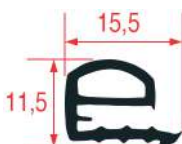

1

2

Photo	Code LF	Code GEV	Largeur (mm)	Longueur (mm)	Stock LF	Stock GEV	Adaptable sur
1	5056555	900183	430	485	pcs	pcs	76-51051000
1	2111027	900184	430	745	pcs	pcs	76-51051003
1	3786782	900088	430	1275	pcs	pcs	76-51051005
1	3786781	900193	600	715	pcs	pcs	76-51051017
2	3786623	902236	---	---	m	m	76-50120200
2	5044817	902234	---	3800	pcs	pcs	76-50120202
2	2110900	902235	---	5400	pcs	pcs	76-50120203