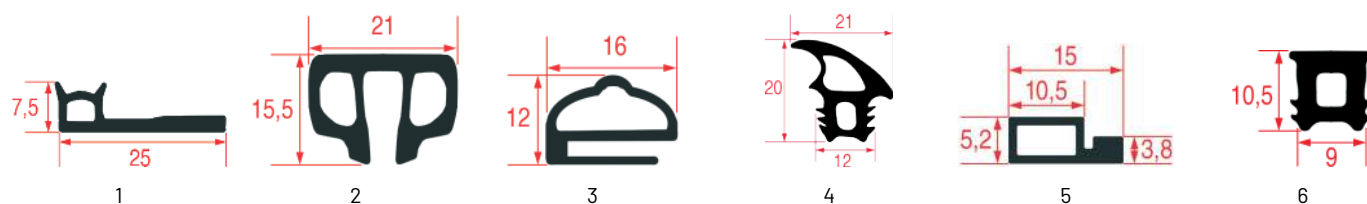

JOINTS POUR PORTE DE FOURS ELECTROLUX

Photo	Code LF	Code GEV	Largeur (mm)	Longueur (mm)	Stock LF	Stock GEV	Adaptable sur
1	2110913	900147	---	---	m	m	0H6760
1	3286079	---	---	---	3 m	---	0H6760
1	3286013	---	---	---	6 m	---	0H6760
1	3286014	---	---	---	25 m	---	0H6760
2	3286082	---	---	---	3 m	---	0H6663
2	3286021	---	---	---	6 m	---	0H6663
3	3286088	---	---	---	3 m	3 m	---
3	3286041	LF3286041	---	---	6 m	6 m	---
3	3286042	LF3286042	---	---	25 m	25 m	---
4	5028525	901603	760	800	pcs	pcs	0LX015
5	3186107	900624	---	---	m	m	054112
6	5114695	900142	---	---	m	m	0LX024