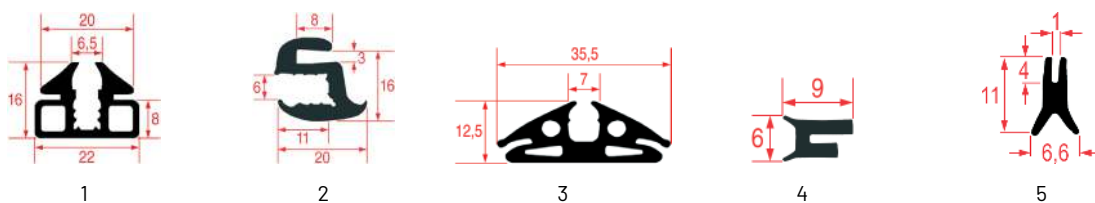

JOINTS DE VITRE POUR PORTE DE FOURS ELECTROLUX

Photo	Code LF	Code GEV	Largeur (mm)	Longueur (mm)	Stock LF	Stock GEV	Code fabricant
1	3186352	900190	---	1400	pcs	pcs	055412
2	3186406	900185	---	1540	pcs	pcs	002837
2	3186407	900186	---	2000	pcs	pcs	002878
2	3186409	LF3186409	---	2010	pcs	pcs	003739
3	3186423	LF3186423	---	1500	pcs	pcs	003680
4	4057866	900270	---	---	5 m	5 m	057866
5	40H6761	900591	---	---	3 m	3 m	0H6761