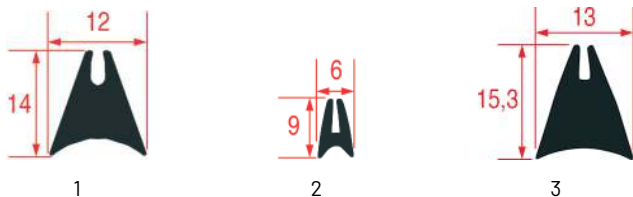

JOINTS DE VITRE POUR PORTE

JOINTS DE VITRE POUR PORTE DE FOURS MARENO

Photo	Code LF	Code GEV	Largeur (mm)	Longueur (mm)	Stock LF	Stock GEV	Adaptable sur
1	5114665	900058	---	---	m	m	R80100010
1	3286027	LF3286027	---	---	6 m	6 m	R80100010
1	3286028	---	---	---	25 m	---	R80100010
2	5011429	900637	---	---	m	m	LAR70040740
2	5019776	900129	---	1100	pcs	pcs	R70040840
2	5000148	900130	---	1750	pcs	pcs	R70040850
2	5039781	900503	---	1800	pcs	pcs	R70044280
2	5021222	900484	---	3720	pcs	pcs	R70044160
3	5126753	900539	---	---	m	m	---