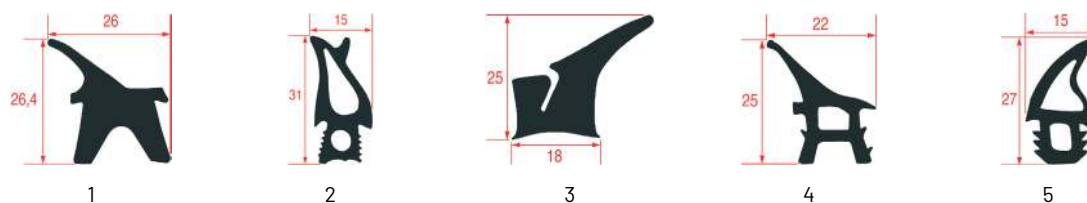

JOINTS POUR PORTE DE FOURS EMMEPI

Photo	Code LF	Code GEV	Largeur (mm)	Longueur (mm)	Stock LF	Stock GEV	Adaptable sur
1	5013418	901351	490	635	pcs	pcs	809796
1	3186311	901158	630	740	pcs	pcs	8C0029
1	5013434	S0501558	750	755	pcs	pcs	809443
1	5114700	900348	---	---	m	m	809283
1	3286084	LF3286084	---	---	3 m	3 m	809283
1	3286029	LF3286029	---	---	6 m	6 m	809283
1	3286030	LF3286030	---	---	15 m	15 m	809283
2	3186426	900291	470	780	pcs	pcs	809562
2	3186319	900290	473	530	pcs	pcs	809657
2	5115159	900602	---	---	m	m	809881
3	3286049	LF3286049	---	---	3 m	3 m	809881
3	3286050	---	---	---	15 m	15 m	809881
4	5114696	900781	---	---	m	m	9629918
4	3286051	LF3286051	---	---	3 m	3 m	9629918
4	3286052	LF3286052	---	---	15 m	15 m	9629918
5	3786116	901331	---	---	m	m	8C0917