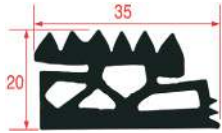

JOINTS DE CHARIOTS A GLISSIERES

TRAY RACK TROLLEY GASKETS FOR ELOMA OVENS

1

Photo	Code LF	Code GEV	Largeur (mm)	Longueur (mm)	Stock LF	Stock GEV	Adaptable sur
1	7101569	900199	---	1000	pcs	pcs	E425062

TRAY RACK TROLLEY GASKETS FOR EMMEPI OVENS