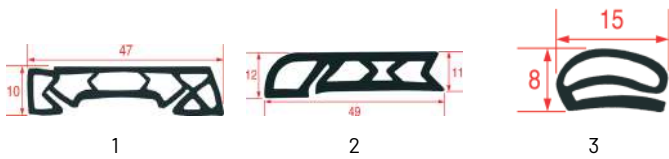

JOINTS DE CHARIOTS A GLISSIERES

TRAY RACK TROLLEY GASKETS FOR CONVOTHERM OVENS

Photo	Code LF	Code GEV	Largeur (mm)	Longueur (mm)	Stock LF	Stock GEV	Code fabricant
1	5071444	902441	---	740	pcs	pcs	7011008
2	7124948	901150	---	540	pcs	pcs	7011000
3	5115067	900403	---	---	m	m	---