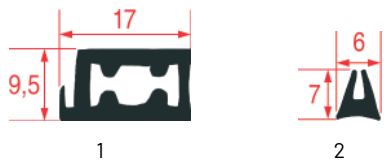

JOINTS DE VITRE POUR PORTE

JOINTS DE VITRE POUR PORTE DE FOURS GIORIK

Photo	Code LF	Code GEV	Largeur (mm)	Longueur (mm)	Stock LF	Stock GEV	Code fabricant
1	3786073	S2001268	---	---	m	m	7070179
2	3786072	900440	---	---	m	m	7070167