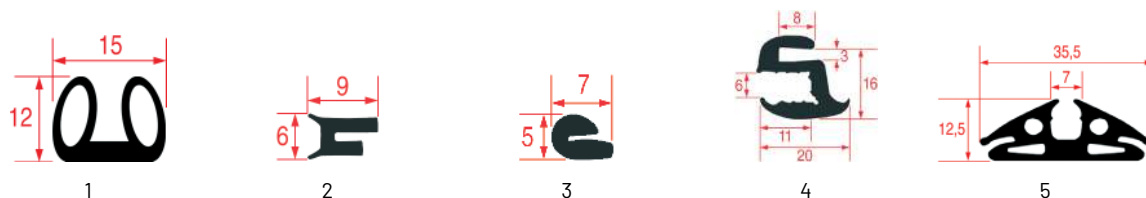

JOINTS DE VITRE POUR PORTE DE FOURS ELECTROLUX

Photo	Code LF	Code GEV	Largeur (mm)	Longueur (mm)	Stock LF	Stock GEV	Adaptable sur
1	2103375	900144	---	---	m	m	0H6828
2	3286035	---	---	---	9 m	---	057866
2	3286036	---	---	---	20 m	---	057866
3	3286037	---	---	---	m	---	---
3	3286038	---	---	---	m	---	---
4	5108538	900269	---	2060	m	m	003739
5	5108540	900272	---	1500	m	m	003680