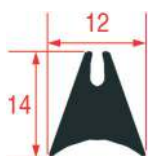

1

2

Photo	Code LF	Code GEV	Largeur (mm)	Longueur (mm)	Stock LF	Stock GEV	Adaptable sur
1	5114665	900058	---	---	m	m	1441 - 1444
1	3286027	LF3286027	---	---	6 m	6 m	1441 - 1444
1	3286028	---	---	---	20 m	---	1441 - 1444
2	3786108	900470	---	520	pcs	pcs	14018
2	3786109	900469	---	1385	pcs	pcs	14017
2	5126701	902550	---	5170	pcs	pcs	0032