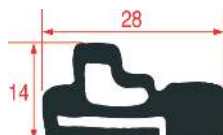

JOINTS DE CHARIOTS A GLISSIERES

TRAY RACK TROLLEY GASKETS FOR HOUNÖ OVENS

1

Photo	Code LF	Code GEV	Largeur (mm)	Longueur (mm)	Stock LF	Stock GEV	Code fabricant
1	7120046	902521	---	760	pcs	pcs	30420767

TRAY RACK TROLLEY GASKETS FOR LAINOX OVENS

1

2

3

4

Photo	Code LF	Code GEV	Largeur (mm)	Longueur (mm)	Stock LF	Stock GEV	Code fabricant
1	3186471	900776	---	1000	pcs	pcs	LAR70041150
2	5056143	---	---	500	pcs	pcs	R70044310
3	7103904	901711	150	500	pcs - 3 côtés	pcs - 3 côtés	R70044370
3	5039777	902638	150	735	pcs - 3 côtés	pcs - 3 côtés	LA70048040
4	5035840	901161	---	1000	pcs	pcs	LA80100910

TRAY RACK TROLLEY GASKETS FOR LAINOX OVENS

1

Photo	Code LF	Code GEV	Largeur (mm)	Longueur (mm)	Stock LF	Stock GEV	Adaptable sur
1	3786062	900745	---	700	pcs	pcs	R70044300