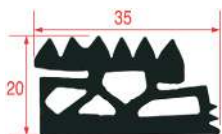

TRAY RACK TROLLEY GASKETS FOR FALCON OVENS

1

Photo	Code LF	Code GEV	Largeur (mm)	Longueur (mm)	Stock LF	Stock GEV	Adaptable sur
1	7101569	900199	---	1000	pcs	pcs	530549207