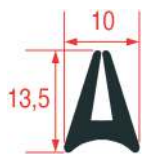

JOINTS DE VITRE POUR PORTE

JOINTS DE VITRE POUR PORTE DE FOURS ELOMA

1

Photo	Code LF	Code GEV	Largeur (mm)	Longueur (mm)	Stock LF	Stock GEV	Adaptable sur
1	3186373	900110	---	---	m	m	425041
1	3286019	---	---	---	6 m	---	425041
1	3286020	---	---	---	25 m	---	425041