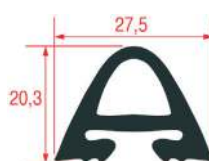

JOINTS POUR PORTE DE FOURS KREFFT

1

2

3

4

5

Photo	Code LF	Code GEV	Largeur (mm)	Longueur (mm)	Stock LF	Stock GEV	Adaptable sur
1	2110846	902247	470	780	pcs	pcs	76-51051021
1	2111154	902219	473	530	pcs	pcs	76-51051020
1	3186481	901438	480	1500	pcs	pcs	76-51051023
1	2110873	902220	690	780	pcs	pcs	76-51051022
2	3186156	900052	470	480	pcs	pcs	76-50120704
2	3186155	900053	485	720	pcs	pcs	50120703
3	2110913	900147	---	---	pcs	pcs	01-253241
3	3286079	---	---	---	3 m	3 m	---
3	3286013	---	---	---	6 m	6 m	---
3	3286014	---	---	---	25 m	25 m	---
4	5012472	902244	520	1410	pcs	pcs	76-51051007
4	5060671	900087	710	815	pcs	pcs	76-51101047
4	5012474	902245	720	1410	pcs	pcs	76-51051008
5	5012473	902242	470	520	pcs	pcs	76-51051001