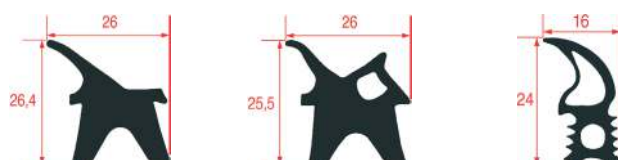

JOINTS POUR PORTE DE FOURS FOEMM

1

Photo	Code LF	Code GEV	Largeur (mm)	Longueur (mm)	Stock LF	Stock GEV	Adaptable sur
1	3286081	---	---	---	3 m	---	305150024240
1	3286017	---	---	---	6 m	---	305150024240
1	3286018	---	---	---	25 m	---	305150024240

JOINTS POUR PORTE DE FOURS FIMOR

1

Photo	Code LF	Code GEV	Largeur (mm)	Longueur (mm)	Stock LF	Stock GEV	Adaptable sur
1	7110084	901462	---	---	m	m	170201025

JOINTS POUR PORTE DE FOURS FOINOX

1

2

3

Photo	Code LF	Code GEV	Largeur (mm)	Longueur (mm)	Stock LF	Stock GEV	Adaptable sur
1	5055489	900883	---	---	m	m	3351
1	3286084	LF3286084	---	---	3 m	3 m	3351
1	3286029	LF3286029	---	---	6 m	6 m	3351
1	3286030	LF3286030	---	---	15 m	15 m	3351
2	5114672	900059	---	---	m	m	14021
2	3286085	LF3286085	---	---	3 m	3 m	14021
2	3286031	LF3286031	---	---	6 m	6 m	14021
2	3286032	LF3286032	---	---	25 m	25 m	14021
2	5004418	901302	---	543	pcs	pcs	14029
2	5016099	---	---	635	pcs	pcs	14021
2	5004417	---	---	675	pcs	pcs	14028
2	5004416	---	---	695	pcs	pcs	14012
2	5016098	900478	---	1465	pcs	pcs	14020
3	5058644	---	665	760	pcs	pcs	14097