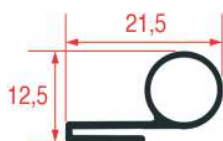

JOINTS POUR PORTE DE FOURS SOLYMAC

1

Photo	Code LF	Code GEV	Largeur (mm)	Longueur (mm)	Stock LF	Stock GEV	Adaptable sur
1	5127326	901169	---	---	m	m	MCGP0002