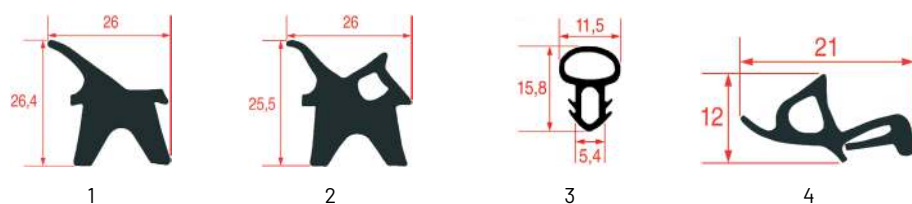

JOINTS POUR PORTE DE FOURS BERTO'S

Photo	Code LF	Code GEV	Largeur (mm)	Longueur (mm)	Stock LF	Stock GEV	Adaptable sur
1	3286084	LF3286084			3 m	3 m	24596800
1	3286029	LF3286029	---	---	6 m	6 m	24596800
1	3286030	---	---	---	25 m	---	24596800
2	5114672	900059	---	---	m	m	23595400
2	3286085	LF3286085	--	---	3 m	3 m	14014
2	3286031	LF3286031	---	---	6 m	6 m	14014
2	3286032	---	---	---	25 m	---	14014
3	3186102	900625	---	---	m	m	31859000
4	3186403	900230	---	1400	pcs	pcs	22594400