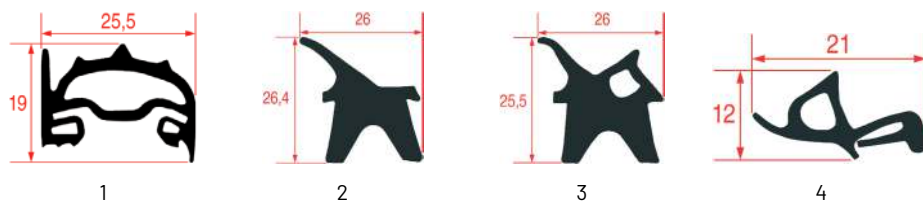

JOINTS DE PORTE

JOINTS POUR PORTE DE FOURS MBM

Photo	Code LF	Code GEV	Largeur (mm)	Longueur (mm)	Stock LF	Stock GEV	Adaptable sur
1	3186417	900457	480	630	pcs	pcs	RTFOC00723
1	3186419	900458	480	690	pcs	pcs	RTFOC00721
1	3186418	900459	680	730	pcs	pcs	RTFOC00722
2	5114700	900348	---	---	m	m	LAR70041290
2	3286084	LF3286084	---	---	3 m	3 m	LAR70041290
2	3286029	LF3286029	---	---	6 m	6 m	LAR70041290
2	3286030	LF3286030	---	---	15 m	15 m	LAR70041290
3	5114672	900059	---	---	m	m	LAR70041350
3	3286085	LF3286085	---	---	3 m	3 m	LAR70041350
3	3286031	LF3286031	---	---	6 m	6 m	LAR70041350
3	3286032	LF3286032	---	---	25 m	25 m	LAR70041350
4	3186403	900251	---	1400	pcs	pcs	RIC0002340