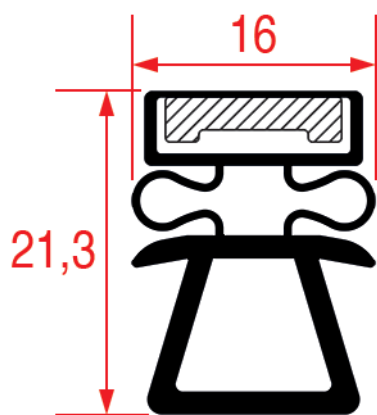

EPGC | **GEV**
1020 | **9162**

3186779 - 2500 mm

EISFINK, EISVOIGT, FRANKE, HAGOLA