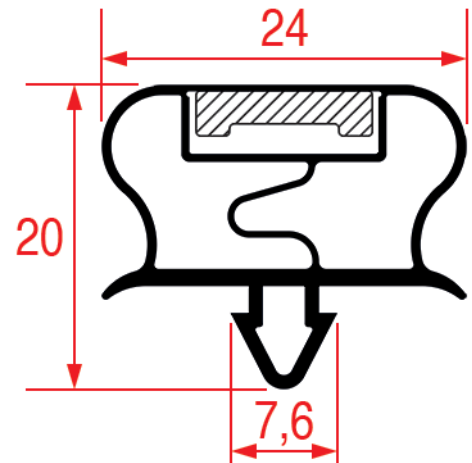

EPGC
1019

3286161 - 2500 mm noir/zwart

BONNET, COOL COMPACT, CORNELIUS, EISFINK,
FOSTER, HMI, IME TURBO, IRINOX, JORDAO, KÜHLA, LTH,
NIROTEC, PALUX, THIRODE, VISSMANN, WILLIAMS