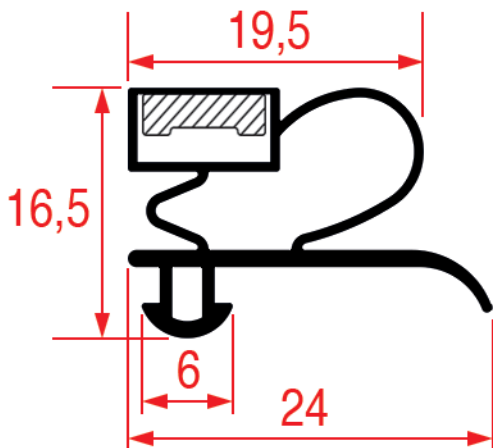

EPGC | **GEV**
1003 | **9333**

3186876 - 2000 mm

ANGELO PO, C&D, ELECTROLUX, ENOFRIGO, EVERLASTING, FAGOR, GELART, GEMM, IBERNA, ICU, IRF, ISA, SAGI, ZANUSSI