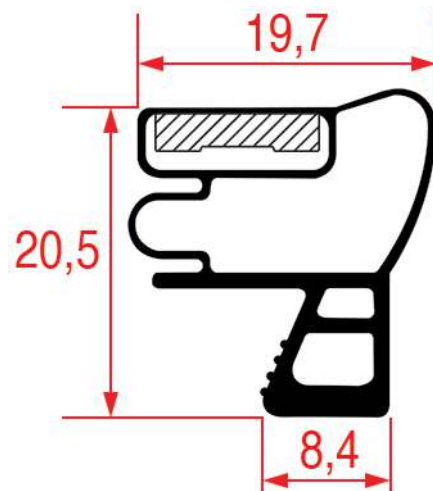

EPGC
1021

3286130 - 2000 mm

IME TURBO