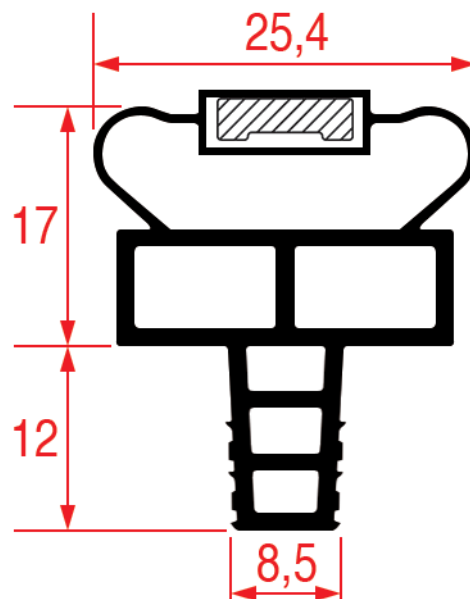

EPGC | **GEV**
1076 | **9956**

5090489 - 2500 mm

EPGC | **GEV**
1078 | **9041**

METALFRIO

FORCAR

EPGC
1079 | **GEV**
9317

BEVERAGE-AIR, KELVINATOR, MIGALI, NOR-LAKE,
PERLICK, TRUE, TURBO AIR, UNIVERSAL NOLIN, VICTORY,
WELBUILT