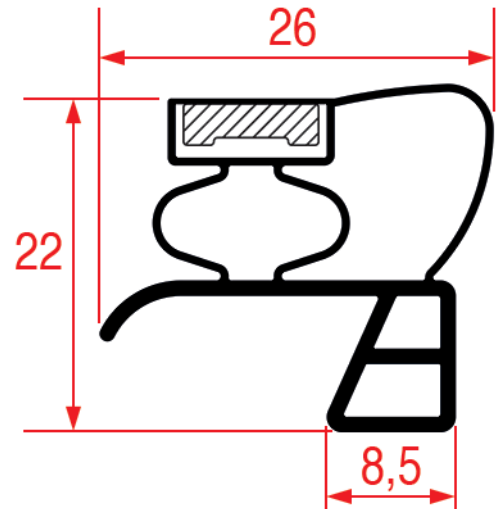

EPGC | **GEV**
1001 | **9048**

3186874 - 2000 mm

ALCOLD, ANGELO PO, COF, COLDLINE, CONSUMA, ELECTROLUX, EMMEPI, EURINOX, FOINOX, FRANKE, FRIGOR BOX, FRIULINOX, GELART, GEMM, GRAM, ICEMATIC, IFI, ILSA, IRF, IRINOX, ISA, JORDAO, LAINOX, MACH, MARENO, MBM, MERCATUS, MODULAR, NORTECH, POLARIS, REPAGAS, SAGI, SILKO, SURFRIGO, TASSELLI, TECNODOM, WHIRLPOOL, ZANUSSI