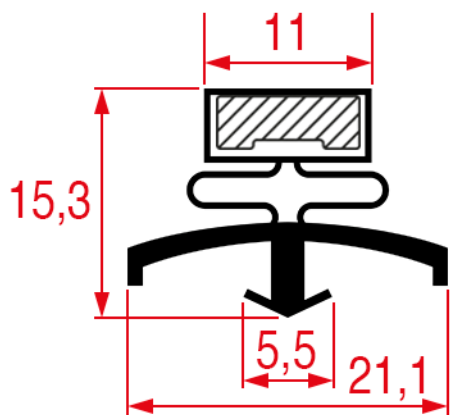

EPGC | **GEV**
1076 | **9956**

5090489 - 2500 mm

EPGC | **GEV**
1078 | **9041**

METALFRIO

FORCAR

EPGC
1079 | **GEV**
9317

BEVERAGE-AIR, KELVINATOR, MIGALI, NOR-LAKE,
PERLICK, TRUE, TURBO AIR, UNIVERSAL NOLIN, VICTORY,
WELBUILT