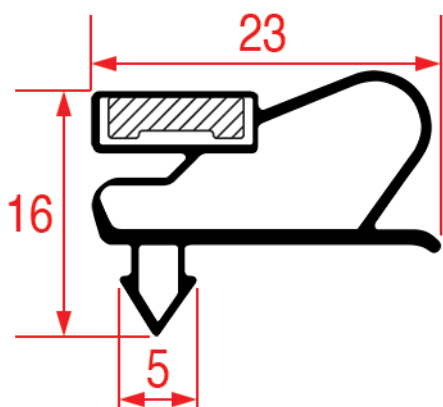

EPGC | **GEV**
1011 | **9050**

3286097 - 2000 mm

AHT, GEMM, IARP, ICEMATIC, MACH, MONDIAL ELITE,
SCOTSMAN, SIMAG, TECFRIGO