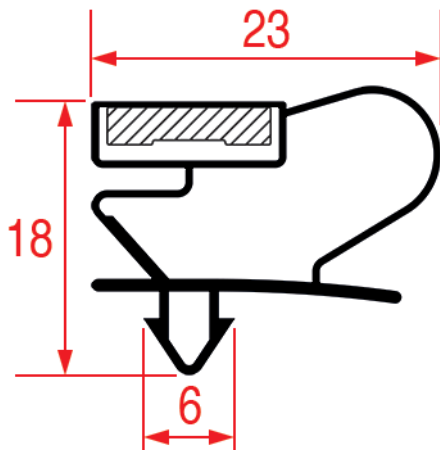

EPGC | **GEV**
1025 | **9046**

3286132 - 2000 mm

ANGELO PO, ASSKÜHL, EMMEPI, SAGI