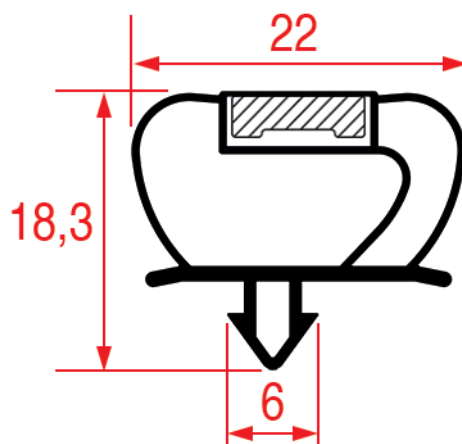

DESMON, EMMEPI, FRAMEC, FREE CEE,
FRIGOREX, IARP, IBERNA, MONDIAL ELITE,
SCOTSMAN, TEFCOLD

EPGC
1008 | **GEV**
9794

3286119 - 2500 mm

COSTAN, SURFRIGO

EPGC | **GEV**
1009 | **9012**

3286125 - 2000 mm

ANGELO PO, C&D, EMMEPI, FAGOR, GELART,
ICV, ISA, SAGI