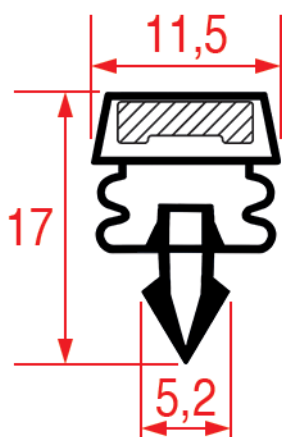

EPGC
1081 | **GEV**
9314

5125368 - 1200 mm

TECFRIGO